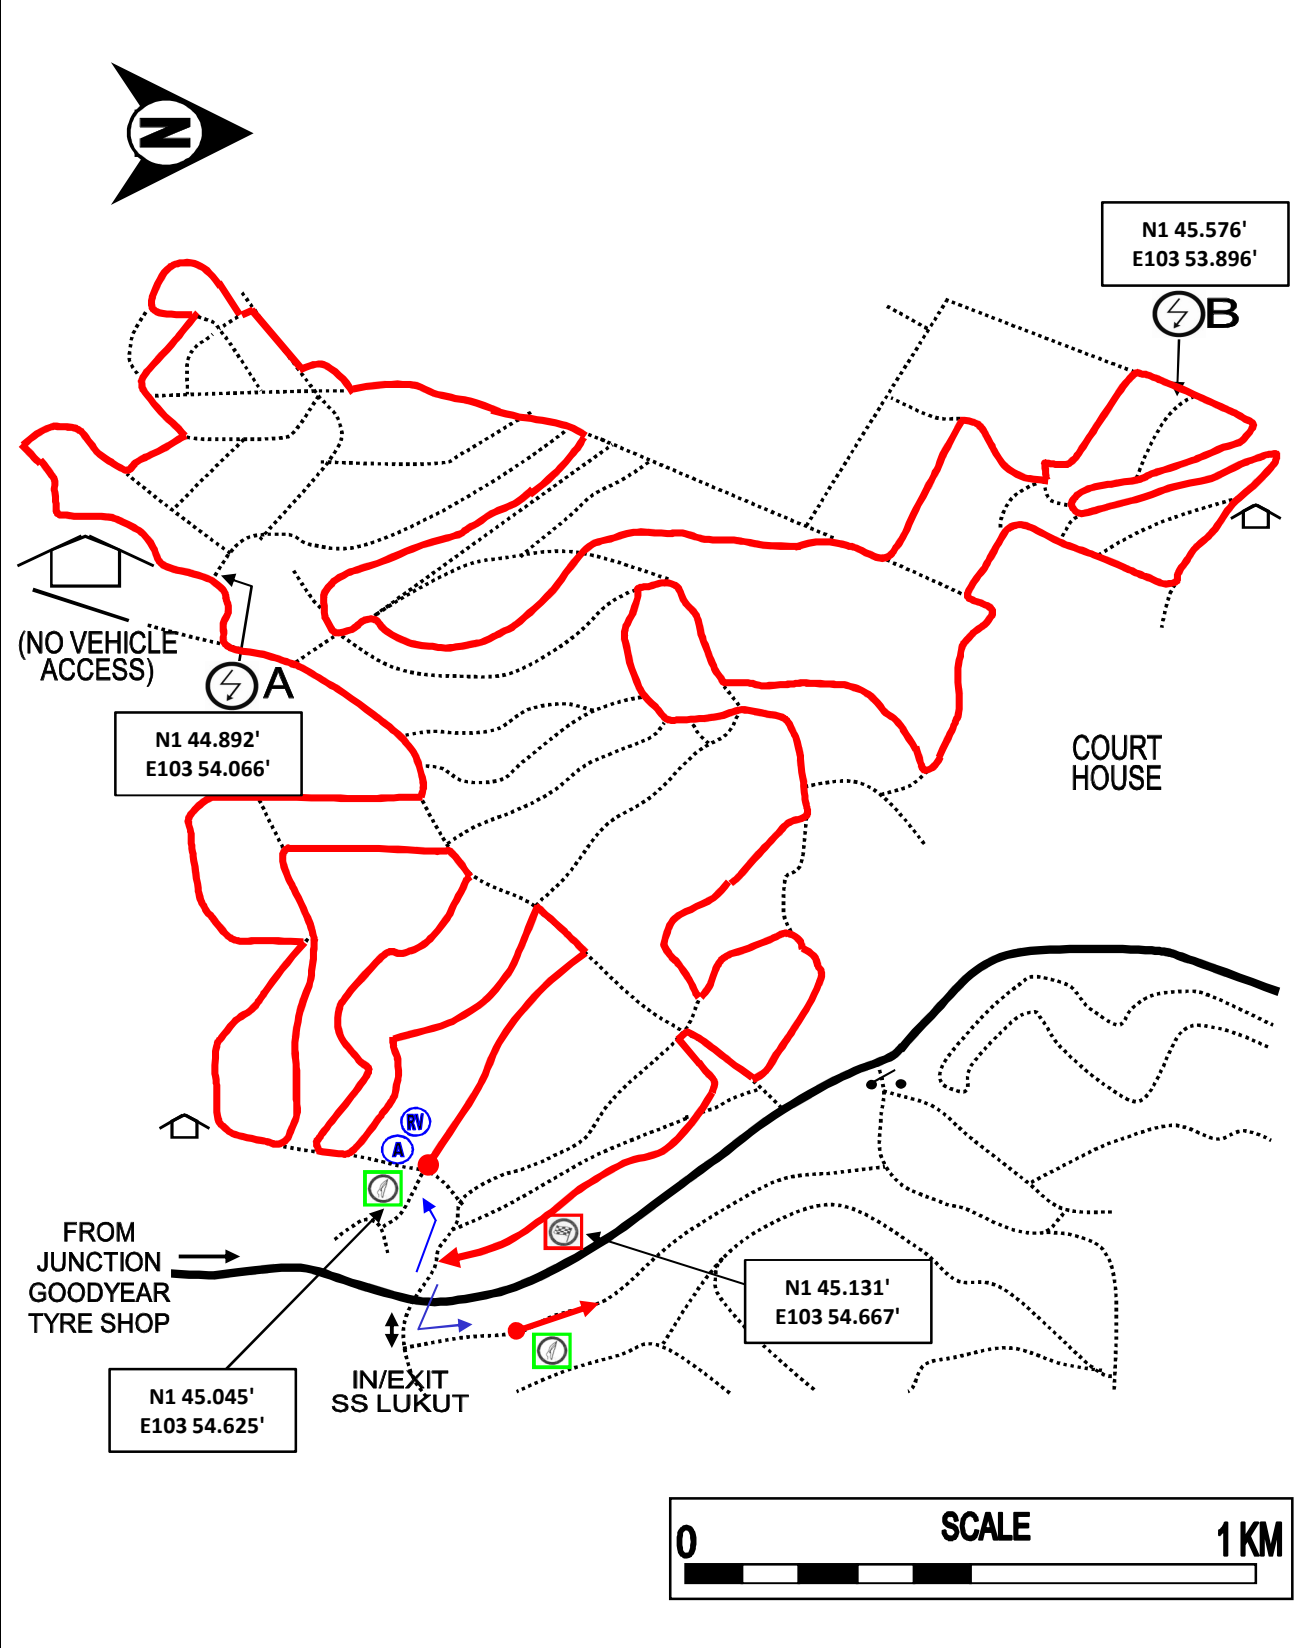

# SS 2 / 5 : TAI TAK - NURSERY HQ (31.67 Kms)

First Cars SS 2 - 09:27 hrs / First Cars SS 5 - 14:24 hrs

# SS 3 / 6 : TAI TAK - PIPELINE (25.956 Kms)

First Cars SS 3 - 10:23 hrs / First Cars SS 6 - 15:20 hrs

# SS 4 / 7 : TAI TAK - FISH FOND (19.90 Kms)

First Cars SS 4 - 11:01 hrs / First Cars SS 7 - 15:58 hrs

**SS 9 / 12 : TAI TAK - COURT HOUSE (11.98 Kms)**

First Cars SS 9 - 08:07 hrs / First Cars SS 12 - 12:32 hrs

# SS 10 / 13 : TAI TAK - LUKUT (12.21 Kms)

First Cars SS 10 - 08:30 hrs / First Cars SS 13 - 12:55 hrs