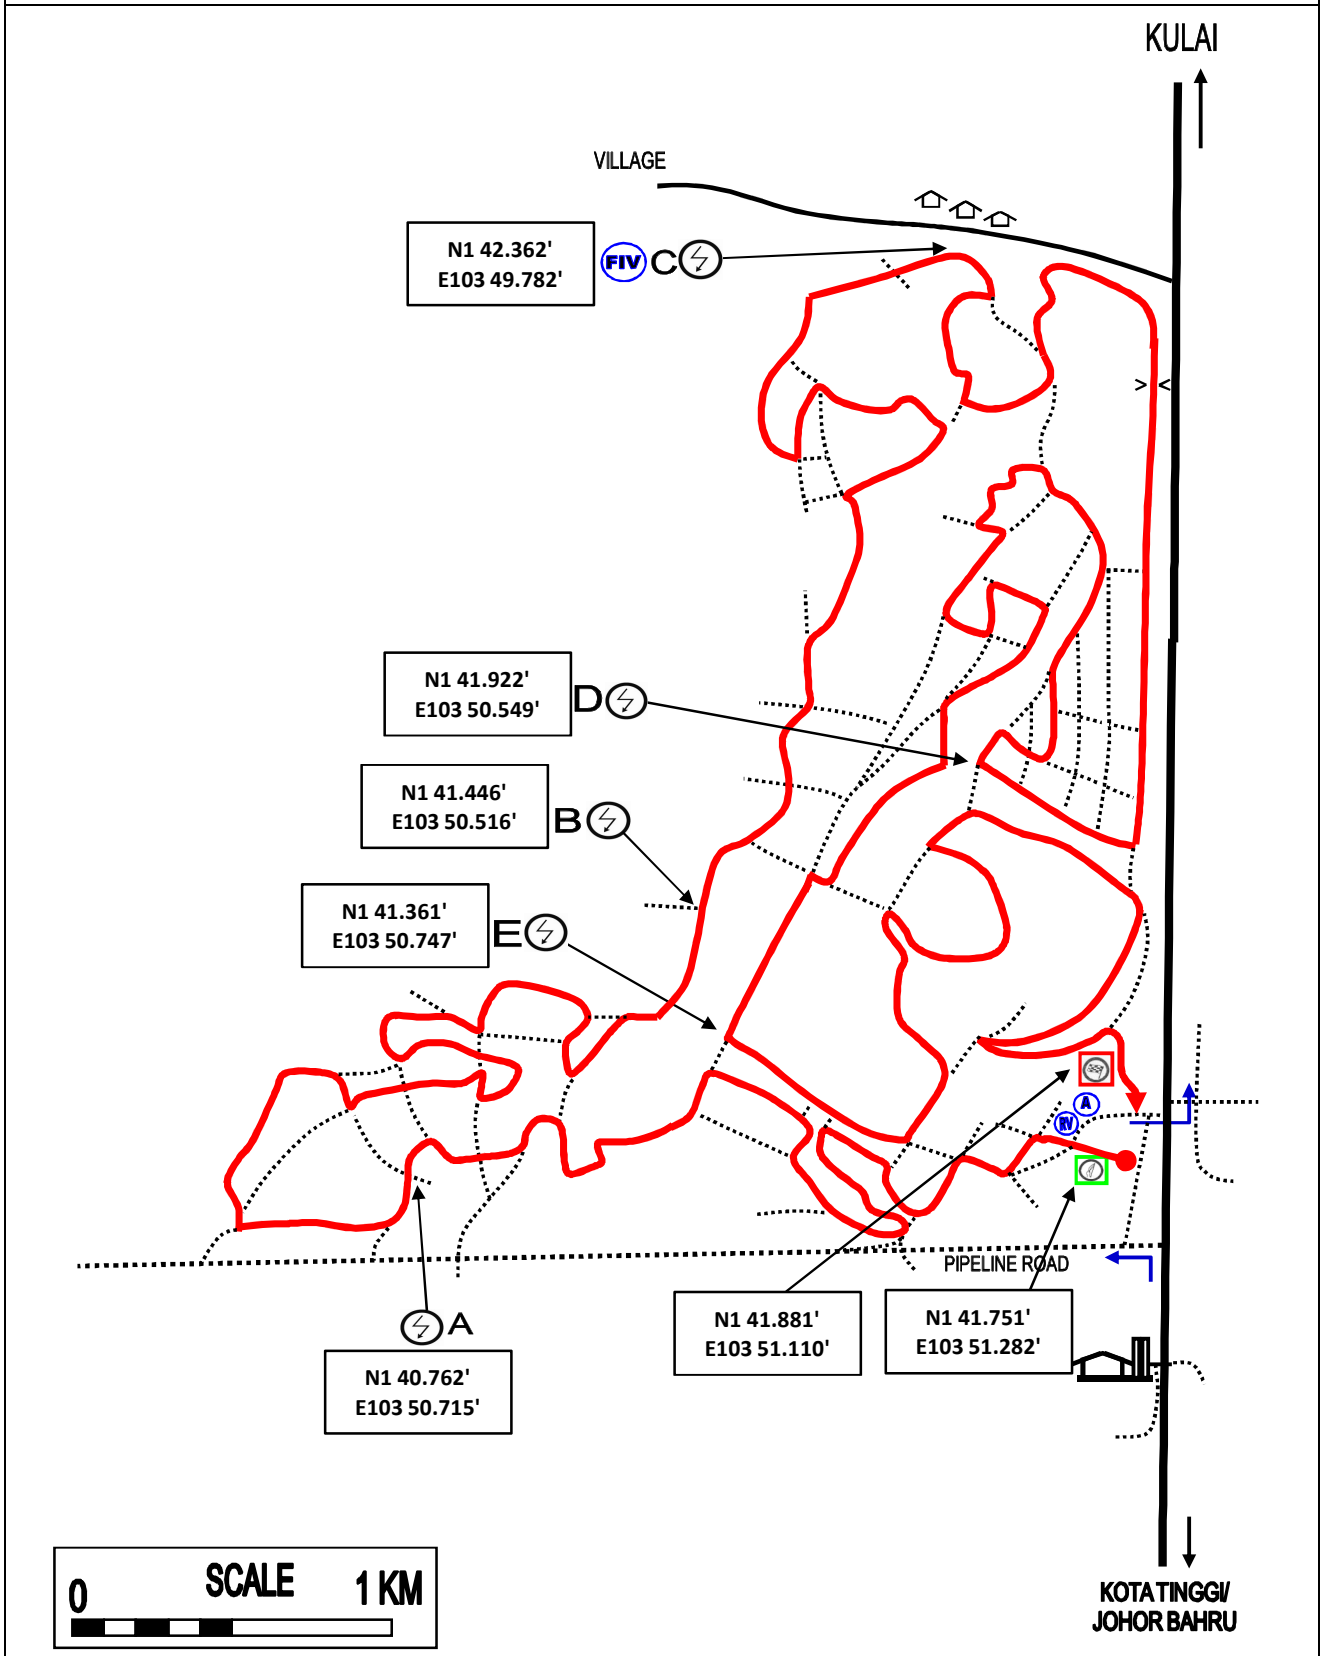

# SS 1 / 8 : JOHOR CIRCUIT (2.64 Kms)

(11 Aug) First Cars SS 1 - 20:45 hrs / (12 Aug) First Cars SS 8 - 17:31 hrs

# SS 2 / 5 : TAI TAK - NURSERY HQ (31.67 Kms)

First Cars SS 2 - 09:27 hrs / First Cars SS 5 - 14:24 hrs

# SS 3 / 6 : TAI TAK - PIPELINE (25.956 Kms)

First Cars SS 3 - 10:23 hrs / First Cars SS 6 - 15:20 hrs

# SS 10 / 13 : TAI TAK - LUKUT (12.21 Kms)

First Cars SS 10 - 08:30 hrs / First Cars SS 13 - 12:55 hrs