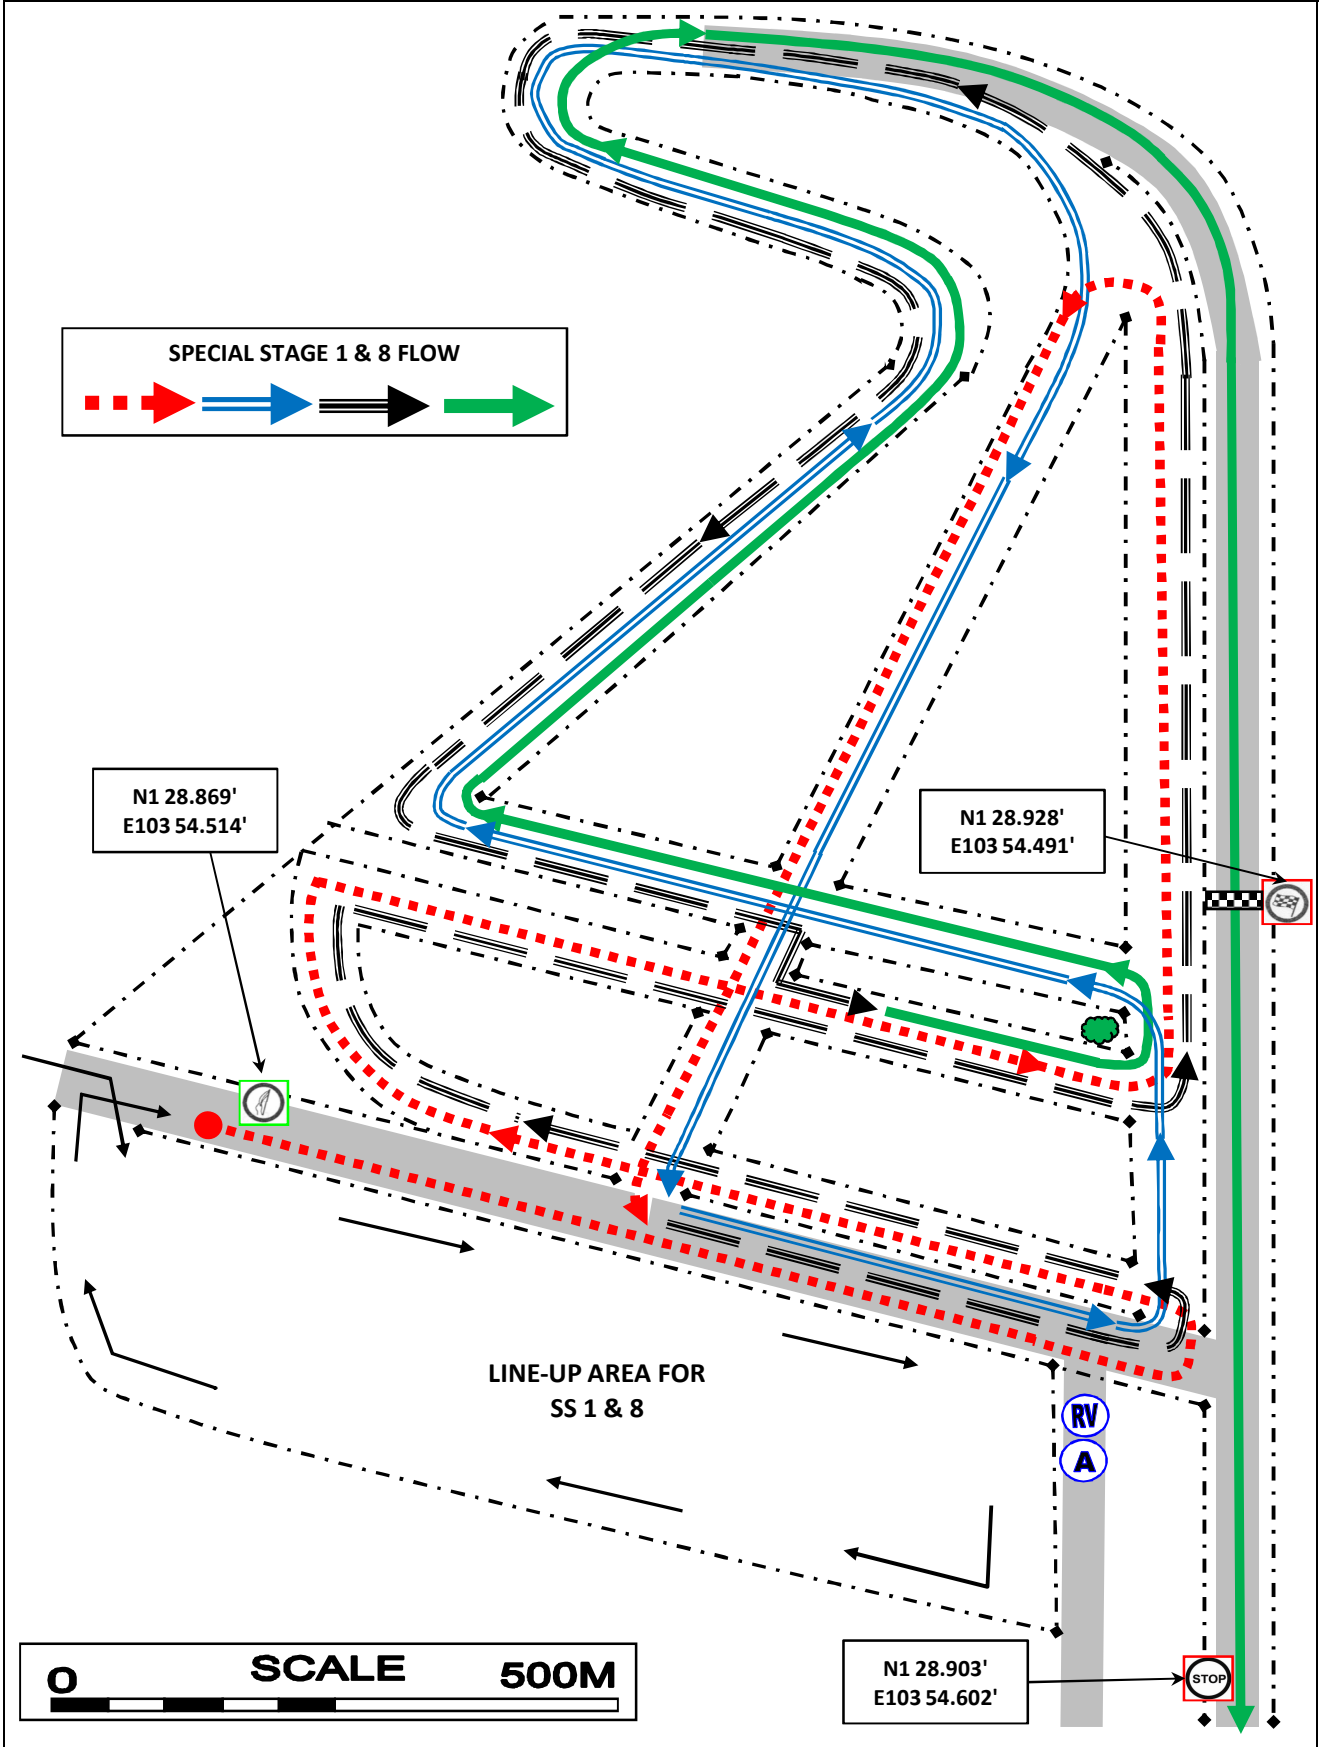

# SS 1 / 8 : JOHOR CIRCUIT (2.64 Kms)

(11 Aug) First Cars SS 1 - 20:45 hrs / (12 Aug) First Cars SS 8 - 17:31 hrs

# SS 2 / 5 : TAI TAK - NURSERY HQ (31.67 Kms)

First Cars SS 2 - 09:27 hrs / First Cars SS 5 - 14:24 hrs

# SS 3 / 6 : TAI TAK - PIPELINE (25.956 Kms)

First Cars SS 3 - 10:23 hrs / First Cars SS 6 - 15:20 hrs

# SS 10 / 13 : TAI TAK - LUKUT (12.21 Kms)

First Cars SS 10 - 08:30 hrs / First Cars SS 13 - 12:55 hrs