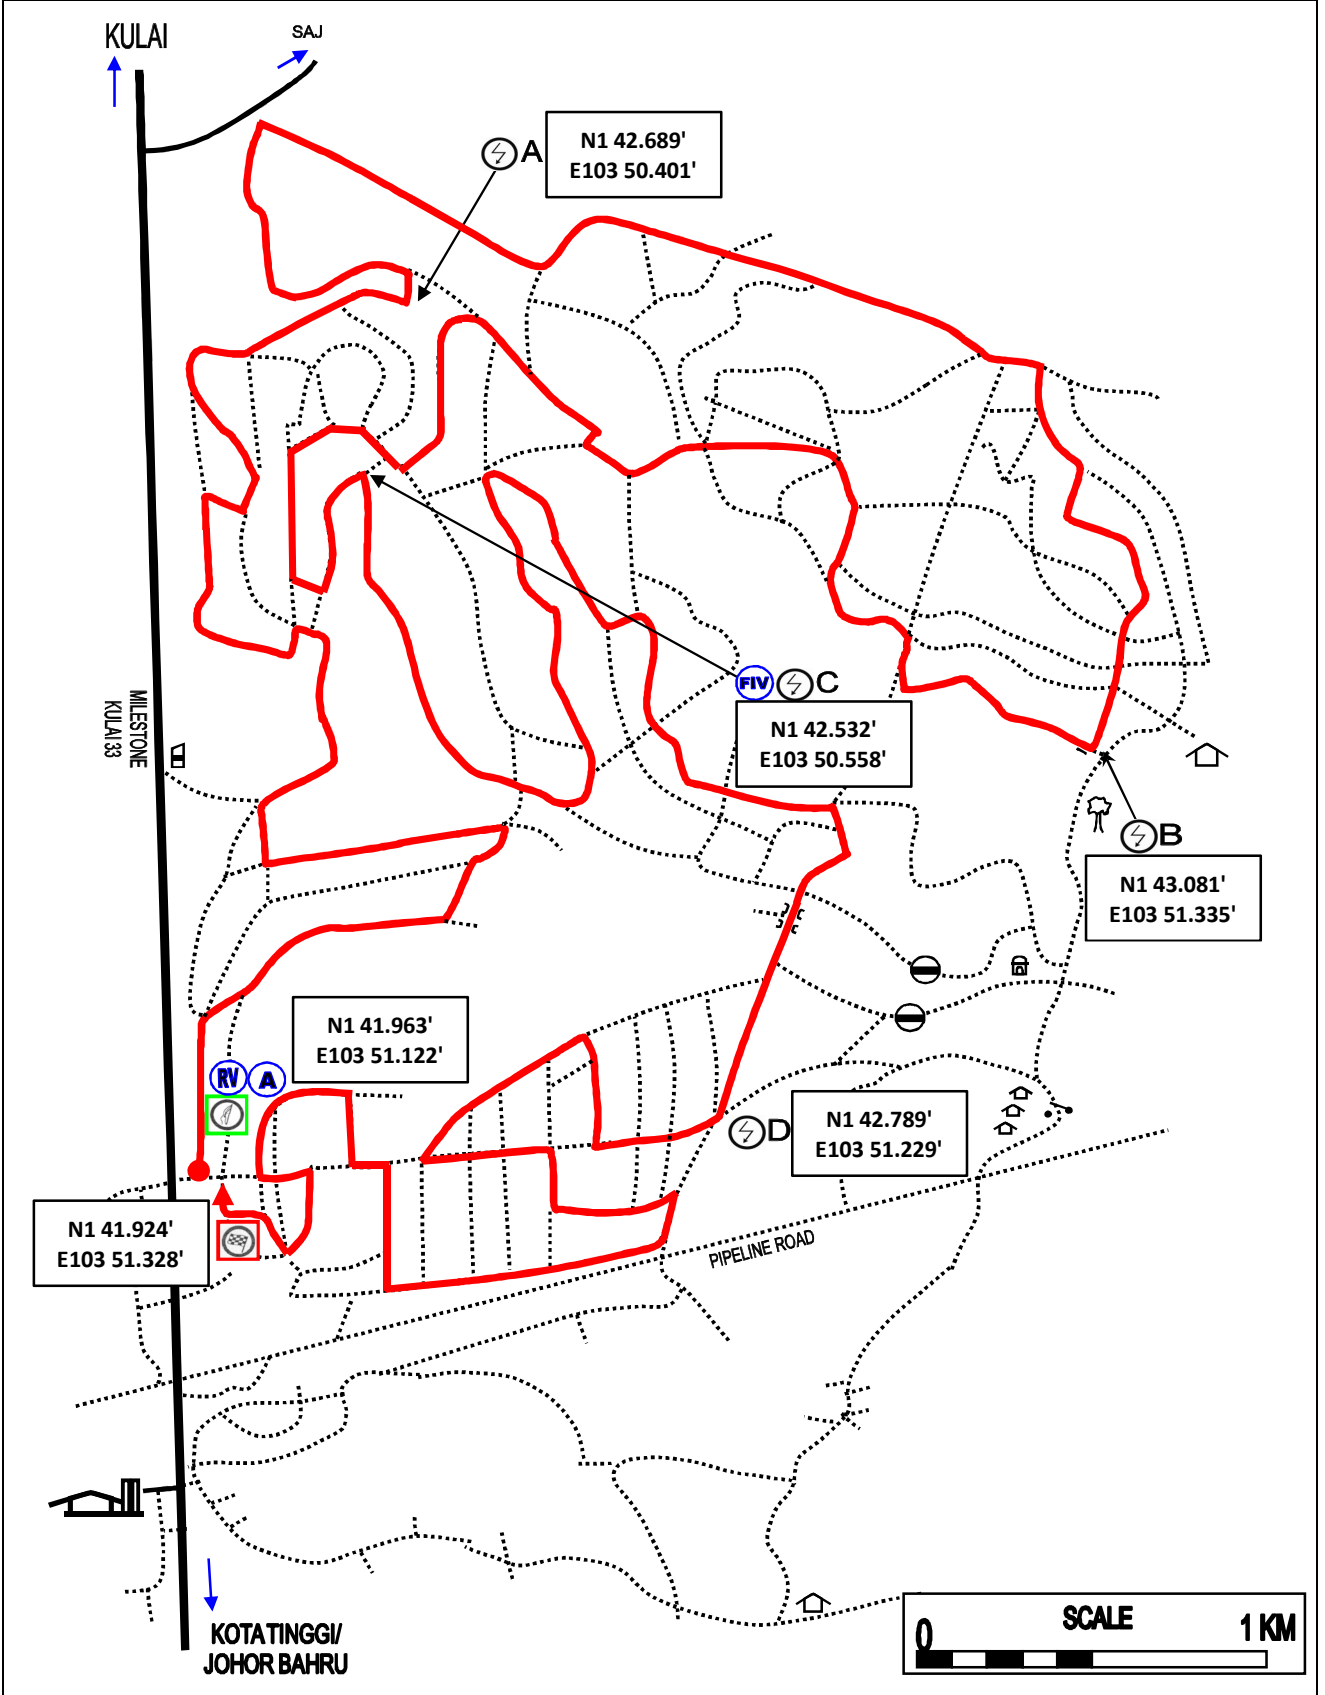

# SS 2 / 5 : TAI TAK - NURSERY HQ (31.67 Kms)

First Cars SS 2 - 09:27 hrs / First Cars SS 5 - 14:24 hrs

# SS 3 / 6 : TAI TAK - PIPELINE (25.956 Kms)

First Cars SS 3 - 10:23 hrs / First Cars SS 6 - 15:20 hrs

# SS 4 / 7 : TAI TAK - FISH FOND (19.90 Kms)

First Cars SS 4 - 11:01 hrs / First Cars SS 7 - 15:58 hrs

**SS 9 / 12 : TAI TAK - COURT HOUSE (11.98 Kms)**

First Cars SS 9 - 08:07 hrs / First Cars SS 12 - 12:32 hrs

# SS 10 / 13 : TAI TAK - LUKUT (12.21 Kms)

First Cars SS 10 - 08:30 hrs / First Cars SS 13 - 12:55 hrs