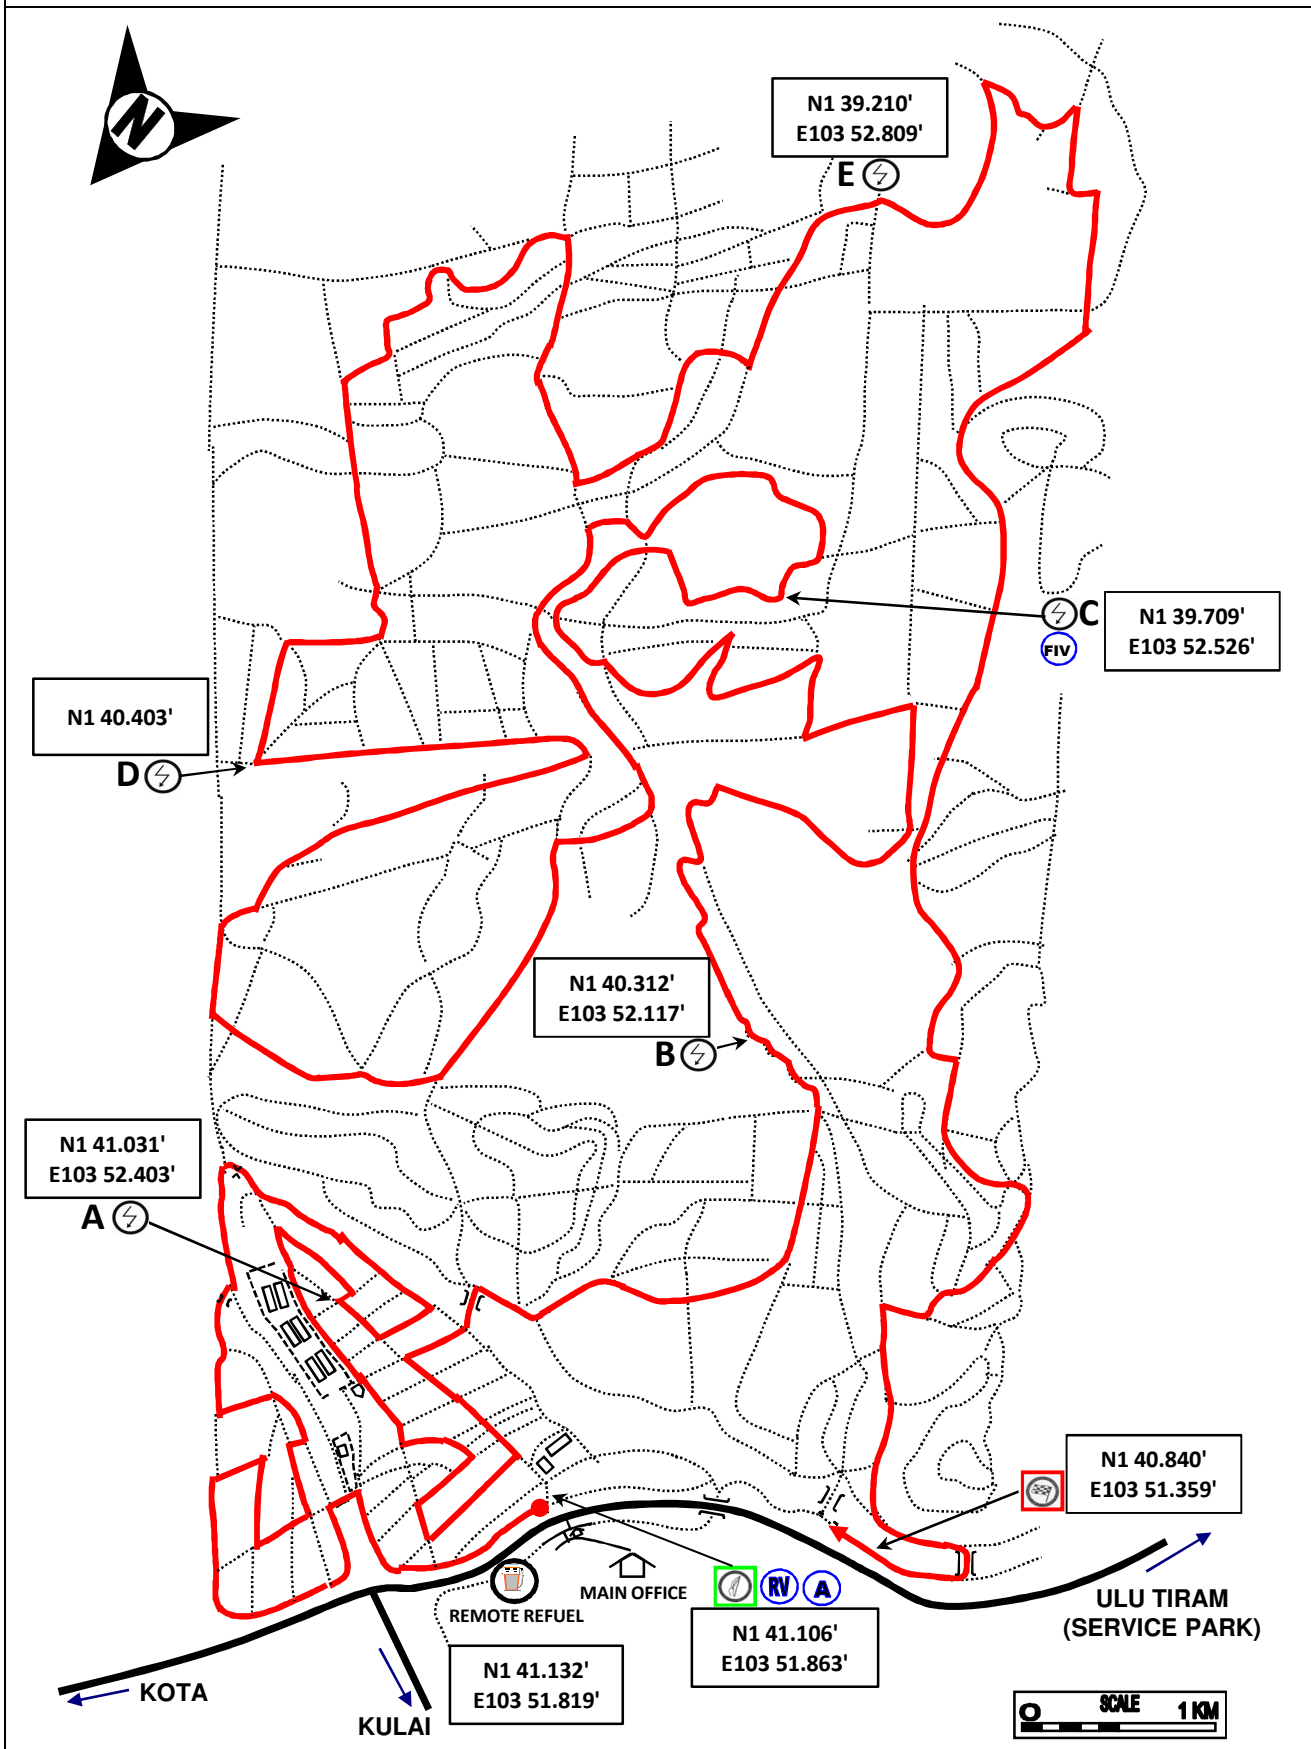

# SS 1 / 8 : JOHOR CIRCUIT (2.64 Kms)

(11 Aug) First Cars SS 1 - 20:45 hrs / (12 Aug) First Cars SS 8 - 17:31 hrs

# SS 2 / 5 : TAI TAK - NURSERY HQ (31.67 Kms)

First Cars SS 2 - 09:27 hrs / First Cars SS 5 - 14:24 hrs

# SS 3 / 6 : TAI TAK - PIPELINE (25.956 Kms)

First Cars SS 3 - 10:23 hrs / First Cars SS 6 - 15:20 hrs

# SS 10 / 13 : TAI TAK - LUKUT (12.21 Kms)

First Cars SS 10 - 08:30 hrs / First Cars SS 13 - 12:55 hrs