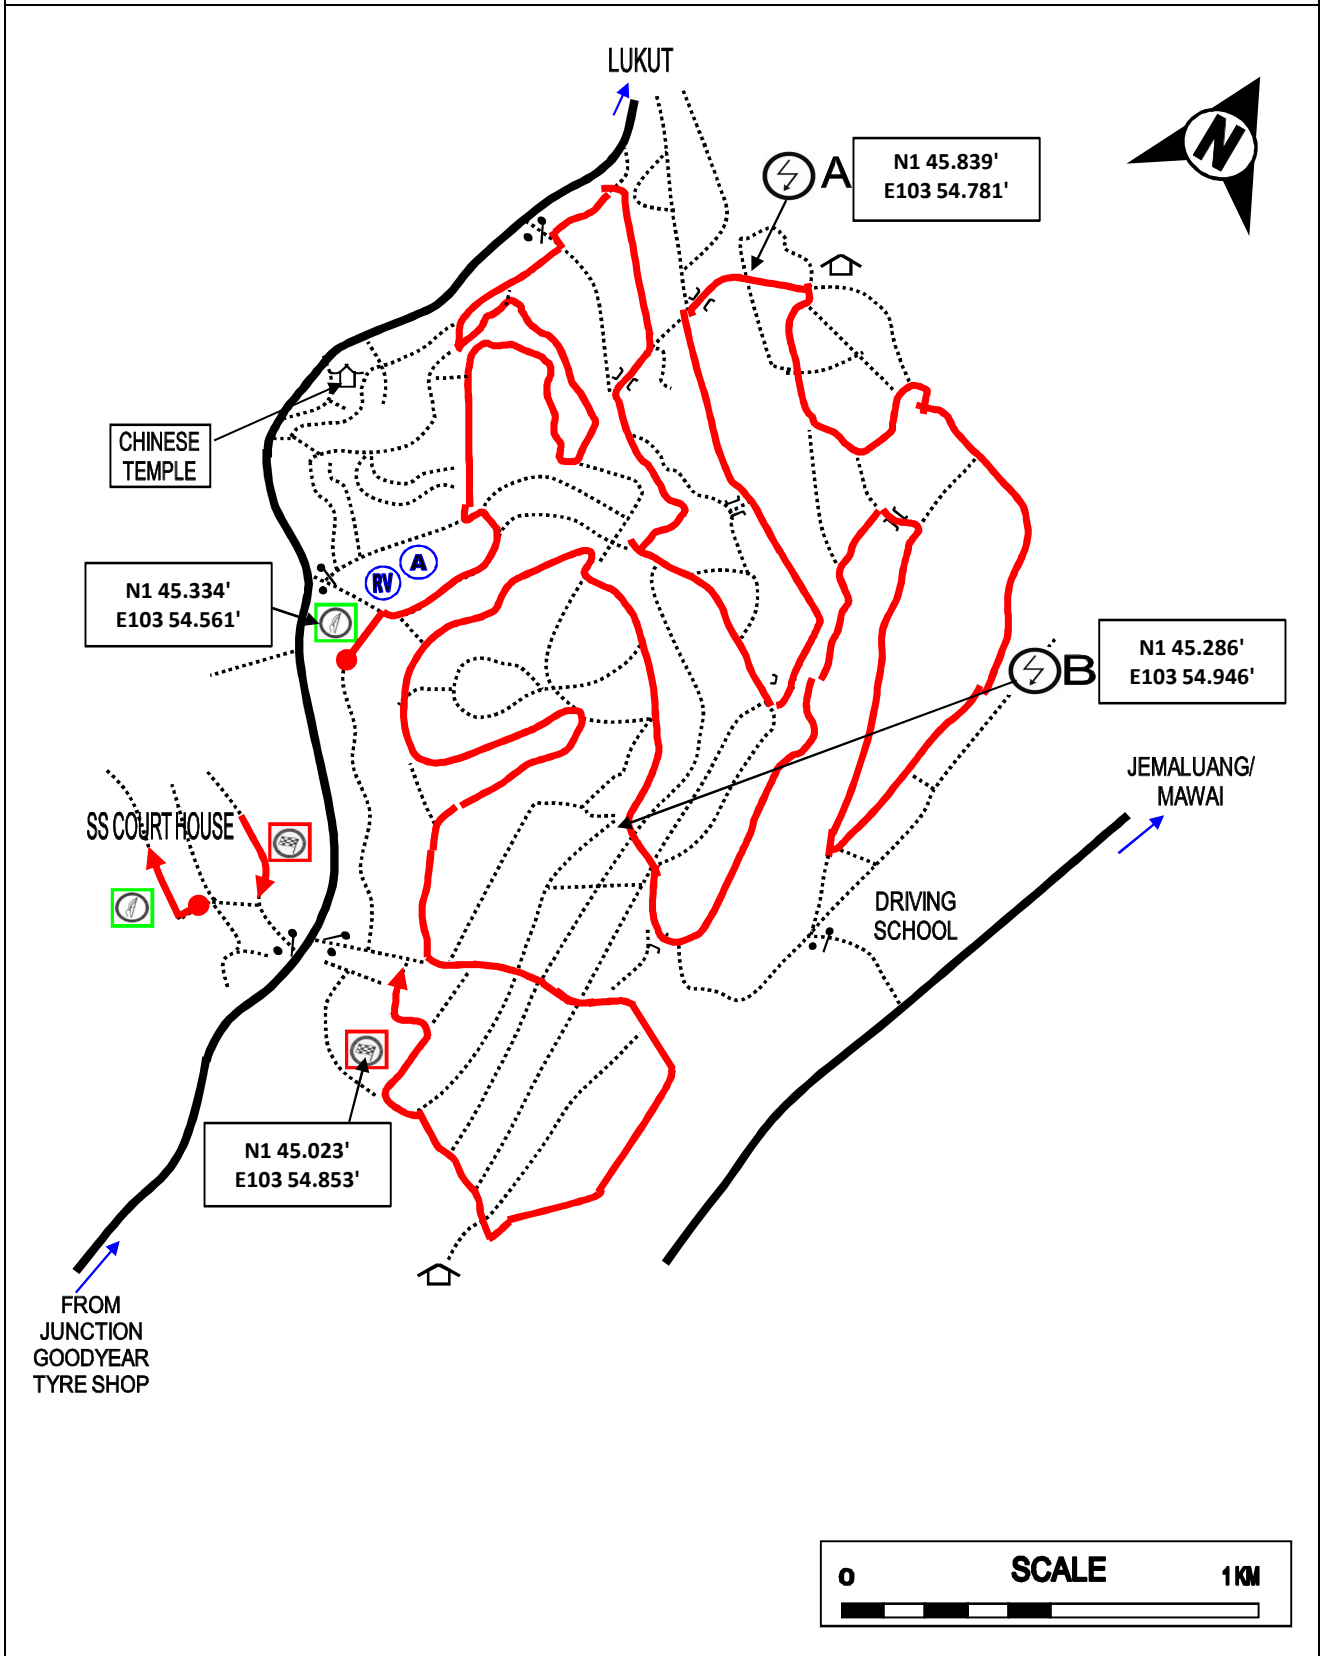

# SS 2 / 5 : TAI TAK - NURSERY HQ (31.67 Kms)

First Cars SS 2 - 09:27 hrs / First Cars SS 5 - 14:24 hrs

# SS 3 / 6 : TAI TAK - PIPELINE (25.956 Kms)

First Cars SS 3 - 10:23 hrs / First Cars SS 6 - 15:20 hrs

# SS 4 / 7 : TAI TAK - FISH FOND (19.90 Kms)

First Cars SS 4 - 11:01 hrs / First Cars SS 7 - 15:58 hrs

**SS 9 / 12 : TAI TAK - COURT HOUSE (11.98 Kms)**

First Cars SS 9 - 08:07 hrs / First Cars SS 12 - 12:32 hrs

# SS 10 / 13 : TAI TAK - LUKUT (12.21 Kms)

First Cars SS 10 - 08:30 hrs / First Cars SS 13 - 12:55 hrs