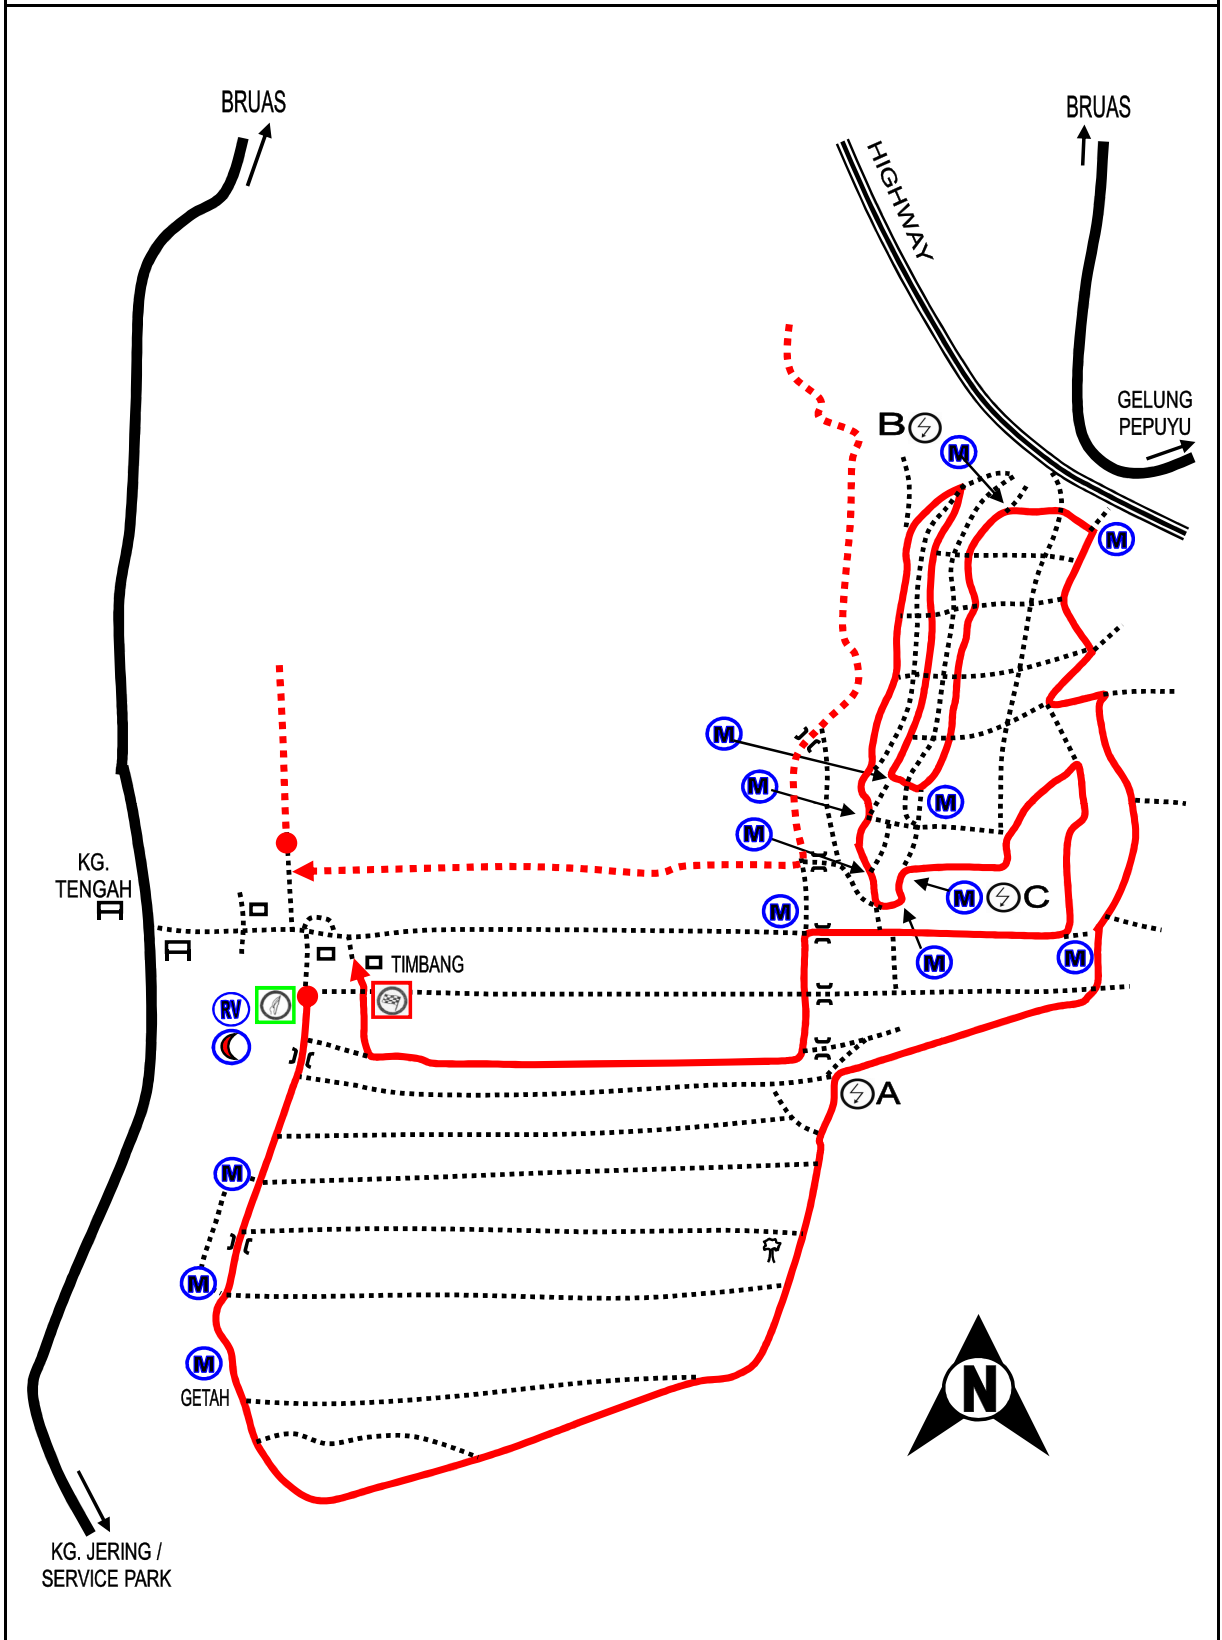

# SS 1 / 4 / 7 : PPPNP - GELUNG GAJAH 1 (12.46 Kms)

First Car SS 1 - 15:35 hrs / First Car SS 4 - 09:05 hrs / First Car SS 7 - 12:32 hrs

SS 2 / 5 / 8 : PPPNP - GELUNG GAJAH 2 (14.75 Kms)

First Car SS 2 - 15:58 hrs / First Car SS 5 - 09:28 hrs / First Car SS 8 - 12:55 hrs

SS 3 / 6 / 9 : RISDA - BUKIT KOTA (12.85 Kms)

First Car SS 3 - 16:41 hrs / First Cars SS 6 - 10:11 hrs / First Car SS 9 - 13:38 hrs