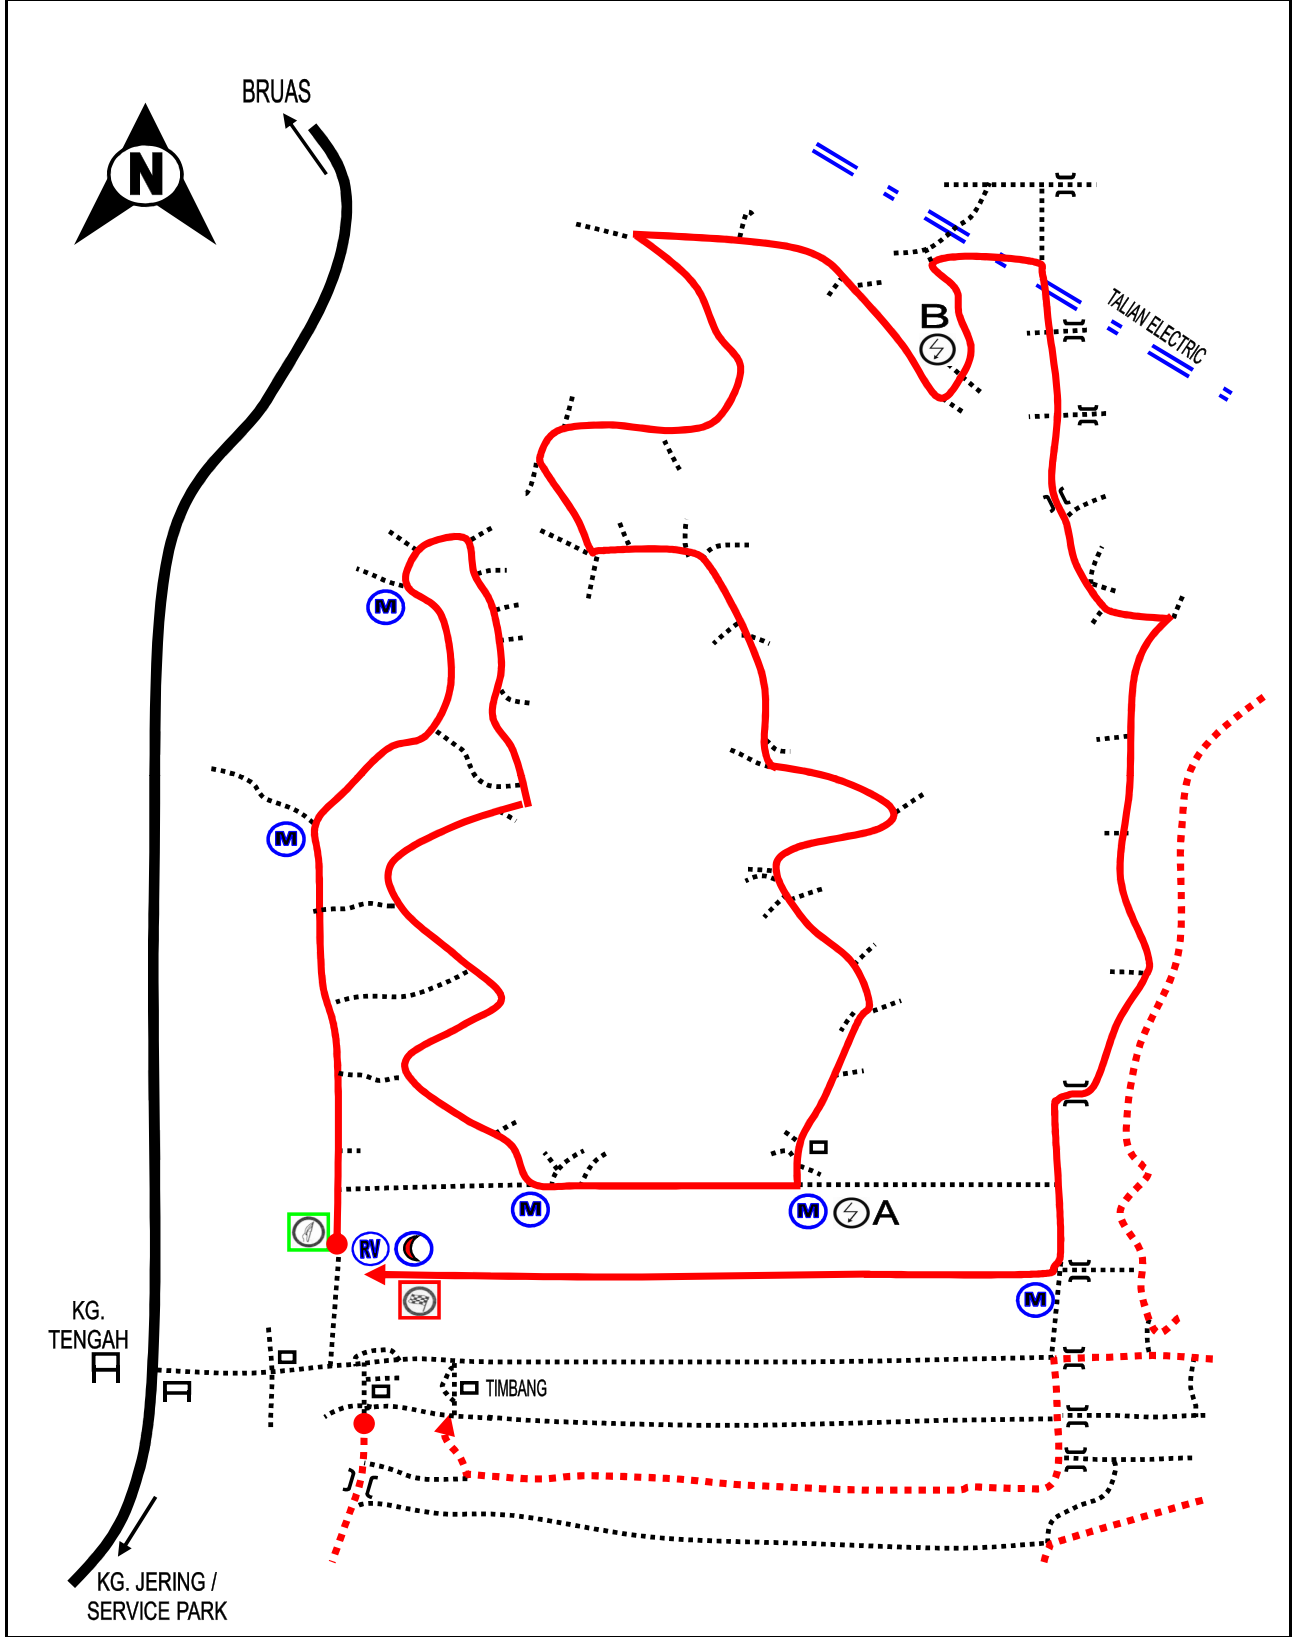

# SS 1 / 4 / 7 : PPPNP - GELUNG GAJAH 1 (12.46 Kms)

First Car SS 1 - 15:35 hrs / First Car SS 4 - 09:05 hrs / First Car SS 7 - 12:32 hrs

SS 2 / 5 / 8 : PPPNP - GELUNG GAJAH 2 (14.75 Kms)

First Car SS 2 - 15:58 hrs / First Car SS 5 - 09:28 hrs / First Car SS 8 - 12:55 hrs

SS 3 / 6 / 9 : RISDA - BUKIT KOTA (12.85 Kms)

First Car SS 3 - 16:41 hrs / First Cars SS 6 - 10:11 hrs / First Car SS 9 - 13:38 hrs