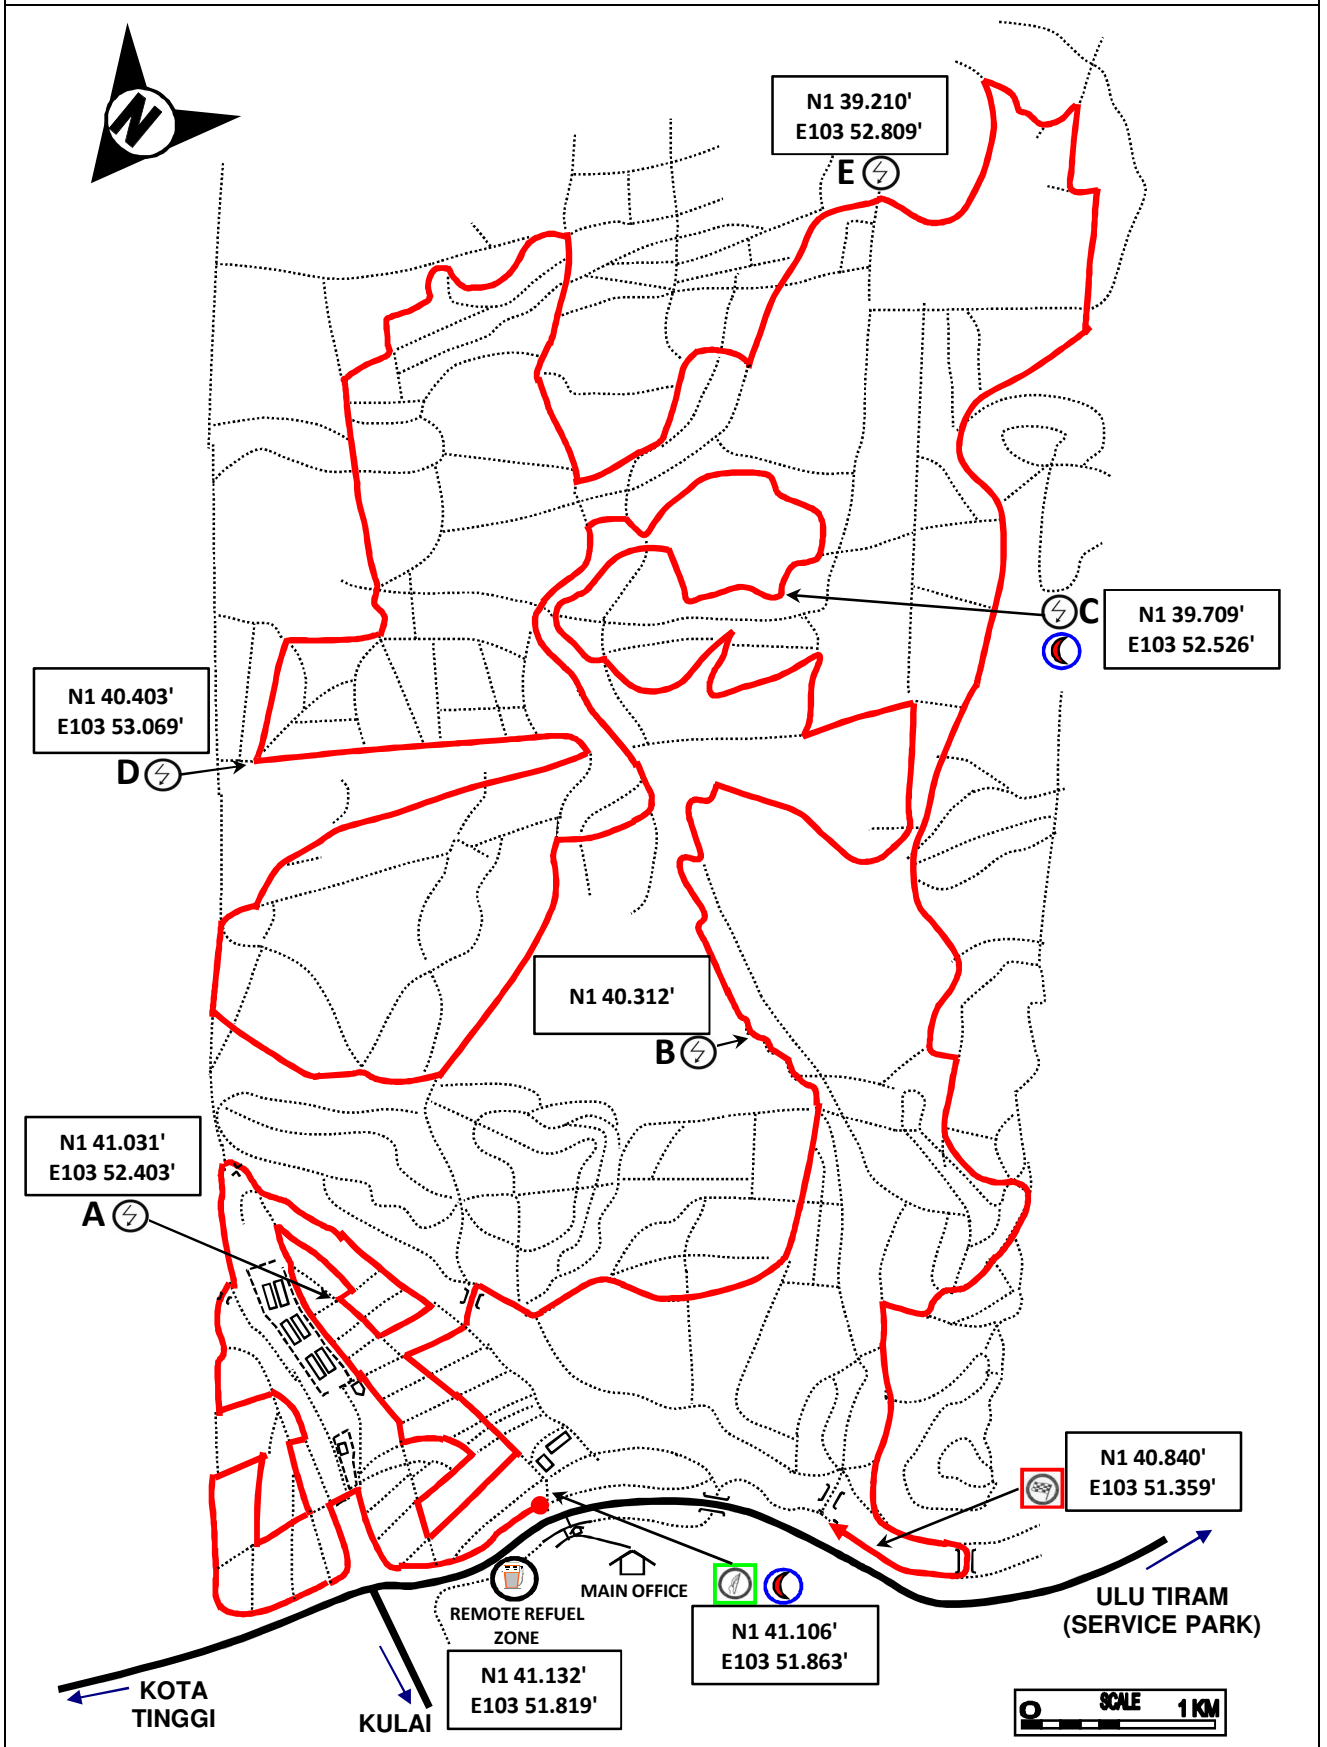

SS 1 / 4 : TAI TAK - NURSERY HQ (31.67 Kms)

First Cars SS 1 - 09:38 hrs / First Cars SS 4 - 14:30 hrs

SS 2 / 5 : TAI TAK - PIPELINE (25.95 Kms)

First Cars SS 2 - 10:34 hrs / First Cars SS 5 - 15:26 hrs

SS 3 / 6 : TAI TAK - FISH POND (21.46 Kms)

First Cars SS 3 - 11:12 hrs / First Cars SS 6 - 16:04 hrs

SS 7 / 10 : TAI TAK - COURT HOUSE (11.98 Kms)

First Cars SS 7 - 08:05 hrs / First Cars SS 10 - 12:30 hrs

SS 8 / 11 : TAI TAK - LUKUT (12.21 Kms)

First Cars SS 8 - 08:28 hrs / First Cars SS 11 - 12:53 hrs

SS 9 / 12 : TAI TAK - MAWAI (13.93 Kms)

First Cars SS 9 - 08:57 hrs / First Cars SS 12 - 13:22 hrs