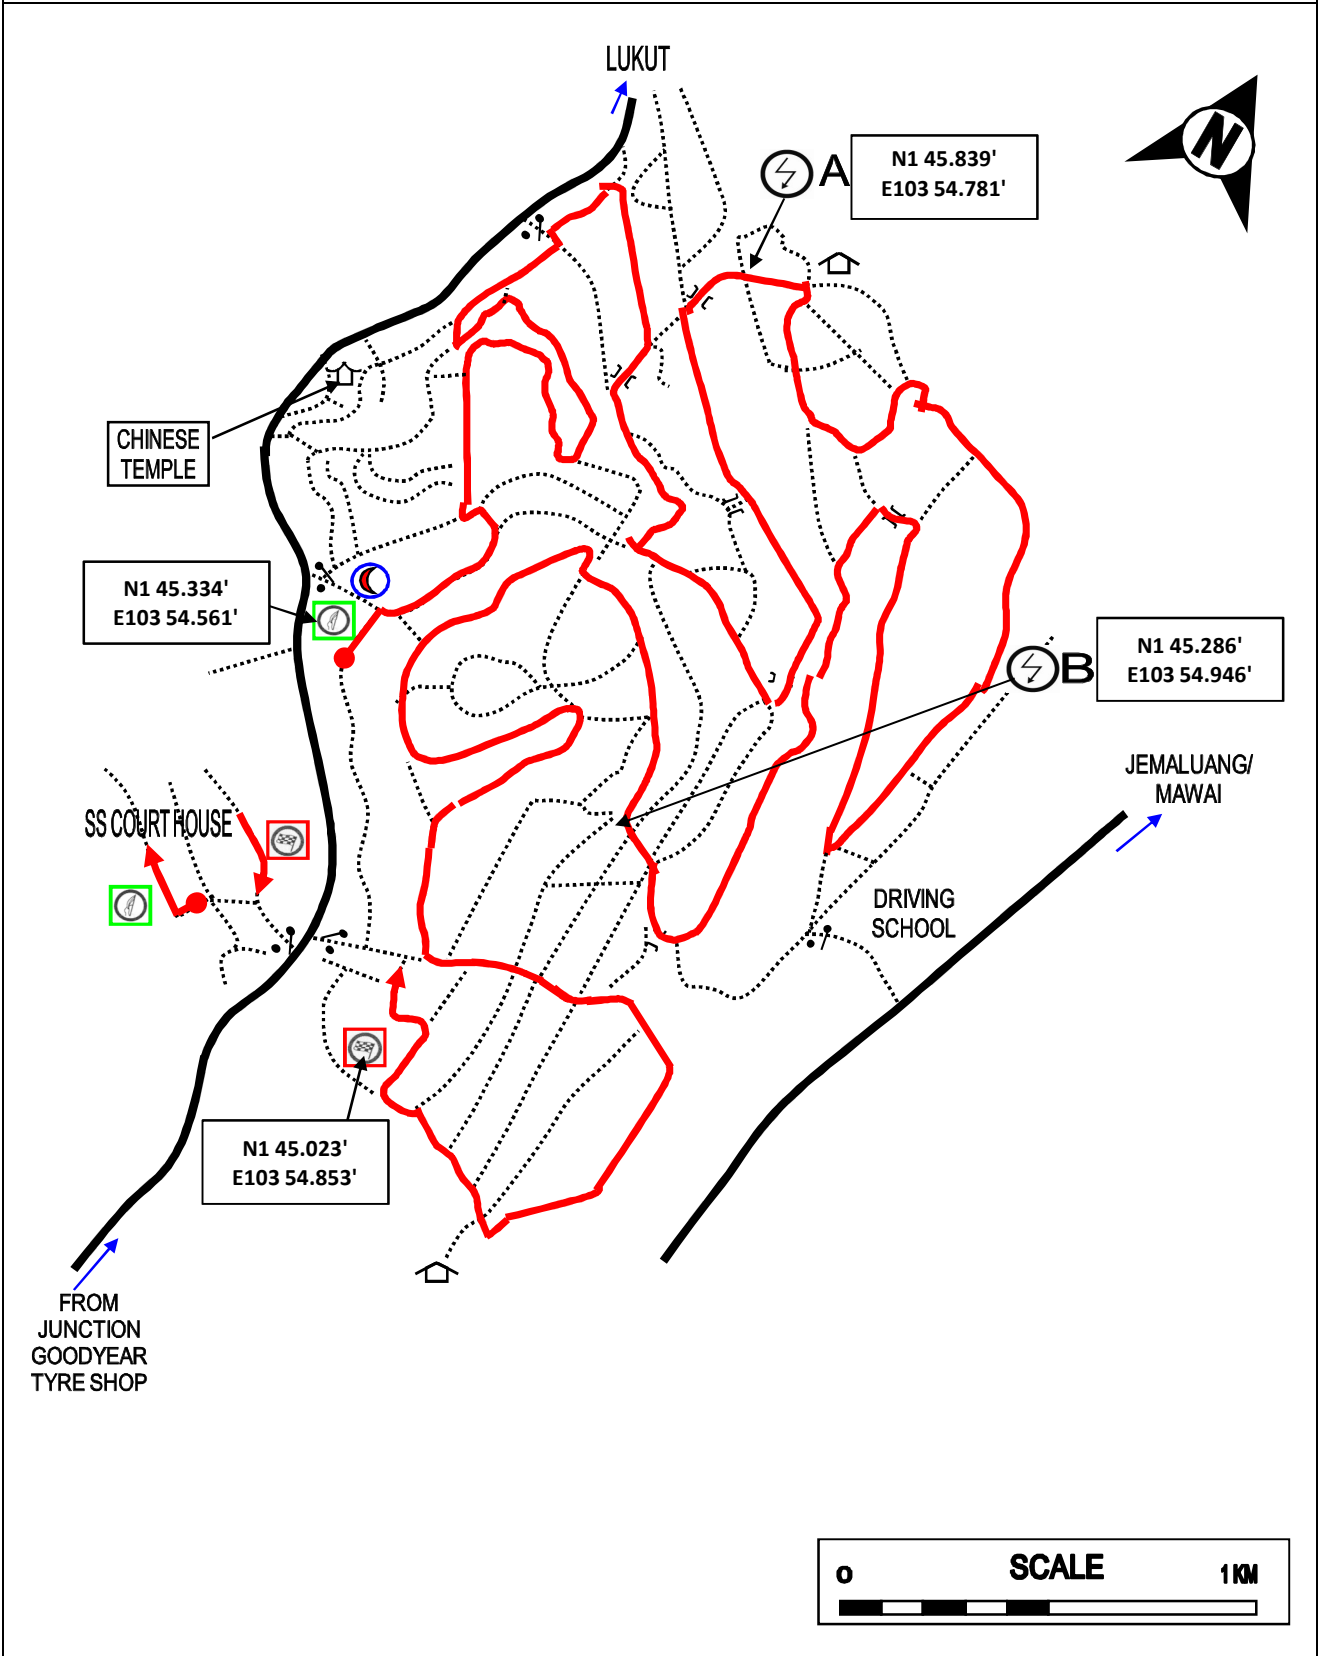

SS 1 / 4 : TAI TAK - NURSERY HQ (31.67 Kms)

First Cars SS 1 - 09:38 hrs / First Cars SS 4 - 14:30 hrs

SS 2 / 5 : TAI TAK - PIPELINE (25.95 Kms)

First Cars SS 2 - 10:34 hrs / First Cars SS 5 - 15:26 hrs

SS 3 / 6 : TAI TAK - FISH POND (21.46 Kms)

First Cars SS 3 - 11:12 hrs / First Cars SS 6 - 16:04 hrs

SS 7 / 10 : TAI TAK - COURT HOUSE (11.98 Kms)

First Cars SS 7 - 08:05 hrs / First Cars SS 10 - 12:30 hrs

SS 8 / 11 : TAI TAK - LUKUT (12.21 Kms)

First Cars SS 8 - 08:28 hrs / First Cars SS 11 - 12:53 hrs

SS 9 / 12 : TAI TAK - MAWAI (13.93 Kms)

First Cars SS 9 - 08:57 hrs / First Cars SS 12 - 13:22 hrs