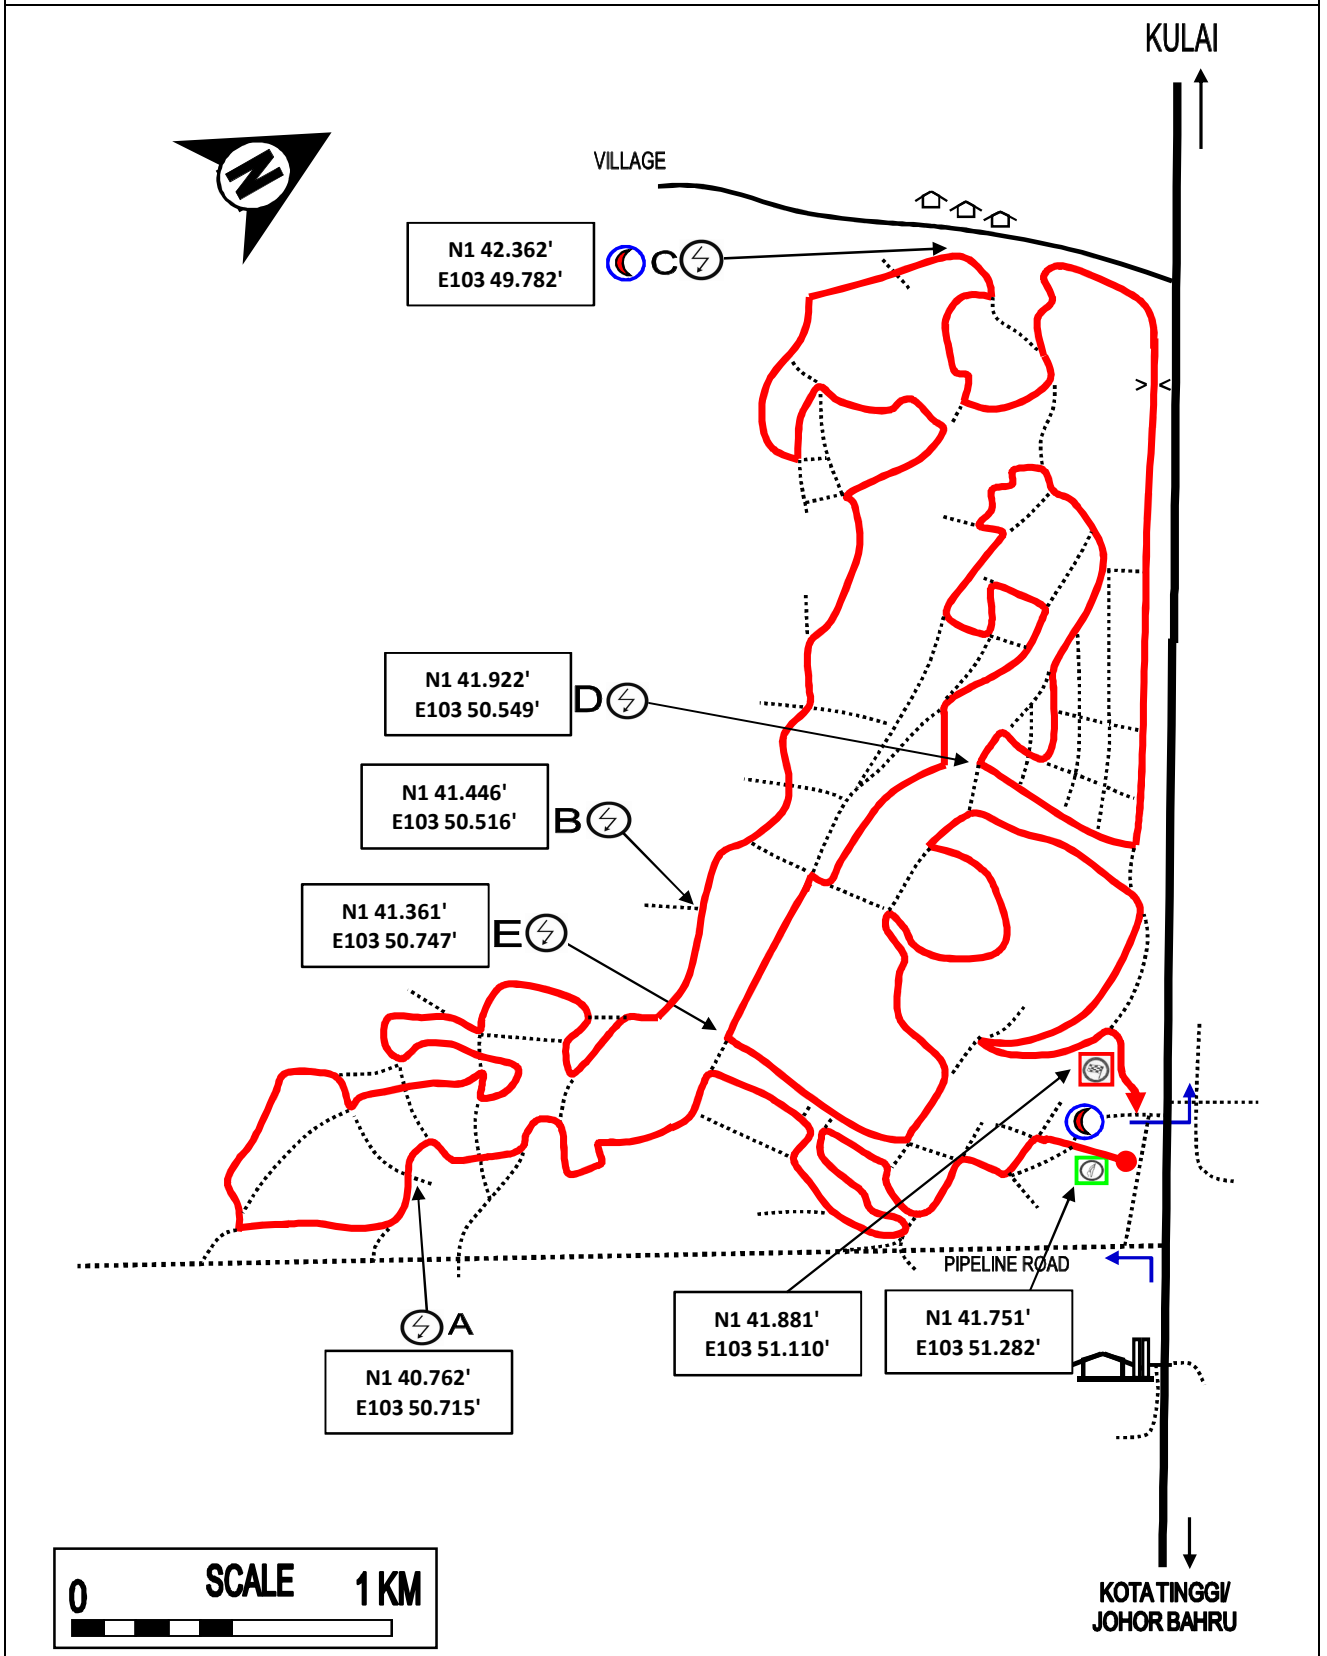

SS 1 / 4 : TAI TAK - NURSERY HQ (31.67 Kms)

First Cars SS 1 - 09:38 hrs / First Cars SS 4 - 14:30 hrs

SS 2 / 5 : TAI TAK - PIPELINE (25.95 Kms)

First Cars SS 2 - 10:34 hrs / First Cars SS 5 - 15:26 hrs

SS 3 / 6 : TAI TAK - FISH POND (21.46 Kms)

First Cars SS 3 - 11:12 hrs / First Cars SS 6 - 16:04 hrs

SS 7 / 10 : TAI TAK - COURT HOUSE (11.98 Kms)

First Cars SS 7 - 08:05 hrs / First Cars SS 10 - 12:30 hrs

SS 8 / 11 : TAI TAK - LUKUT (12.21 Kms)

First Cars SS 8 - 08:28 hrs / First Cars SS 11 - 12:53 hrs

SS 9 / 12 : TAI TAK - MAWAI (13.93 Kms)

First Cars SS 9 - 08:57 hrs / First Cars SS 12 - 13:22 hrs