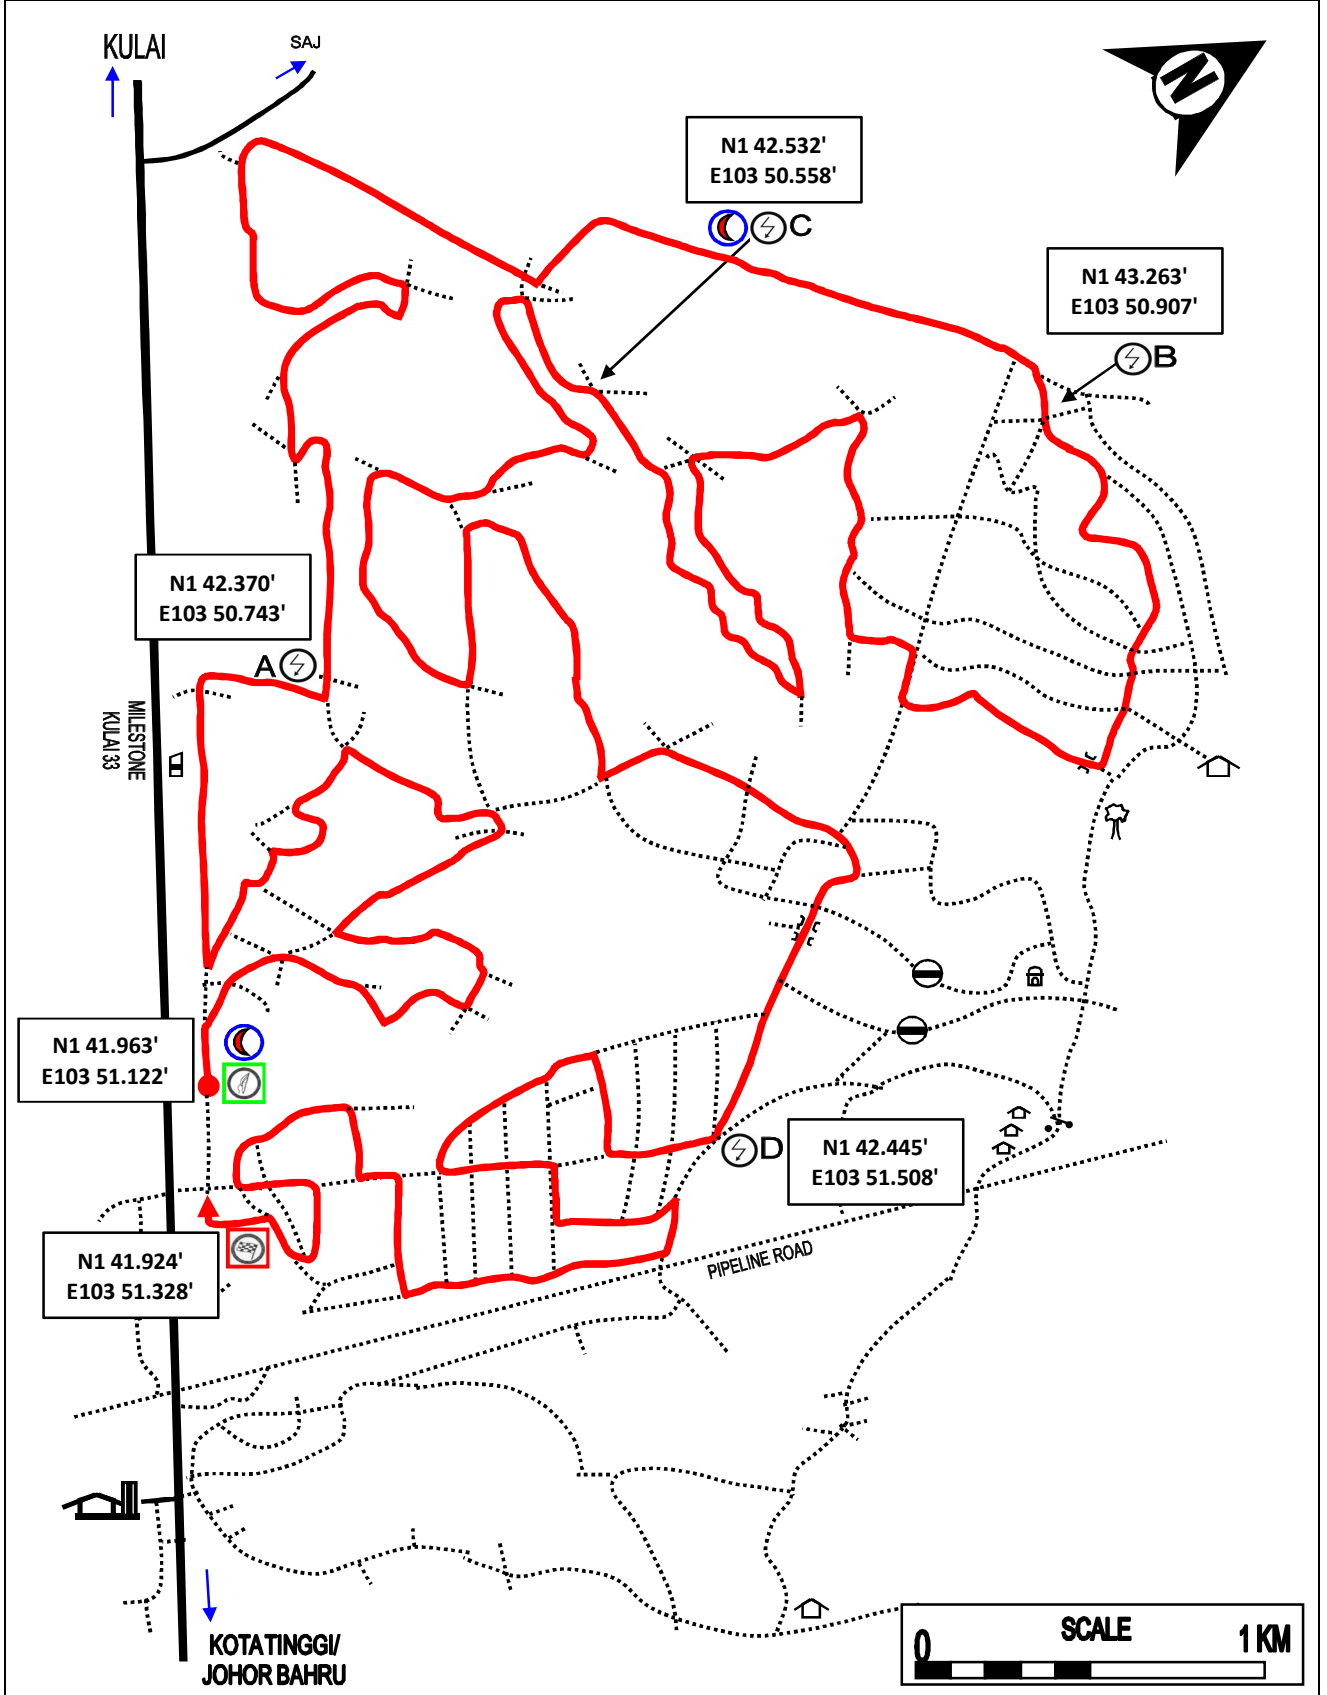

SS 1 / 4 : TAI TAK - NURSERY HQ (31.67 Kms)

First Cars SS 1 - 09:38 hrs / First Cars SS 4 - 14:30 hrs

SS 2 / 5 : TAI TAK - PIPELINE (25.95 Kms)

First Cars SS 2 - 10:34 hrs / First Cars SS 5 - 15:26 hrs

SS 3 / 6 : TAI TAK - FISH POND (21.46 Kms)

First Cars SS 3 - 11:12 hrs / First Cars SS 6 - 16:04 hrs

SS 7 / 10 : TAI TAK - COURT HOUSE (11.98 Kms)

First Cars SS 7 - 08:05 hrs / First Cars SS 10 - 12:30 hrs

SS 8 / 11 : TAI TAK - LUKUT (12.21 Kms)

First Cars SS 8 - 08:28 hrs / First Cars SS 11 - 12:53 hrs

SS 9 / 12 : TAI TAK - MAWAI (13.93 Kms)

First Cars SS 9 - 08:57 hrs / First Cars SS 12 - 13:22 hrs