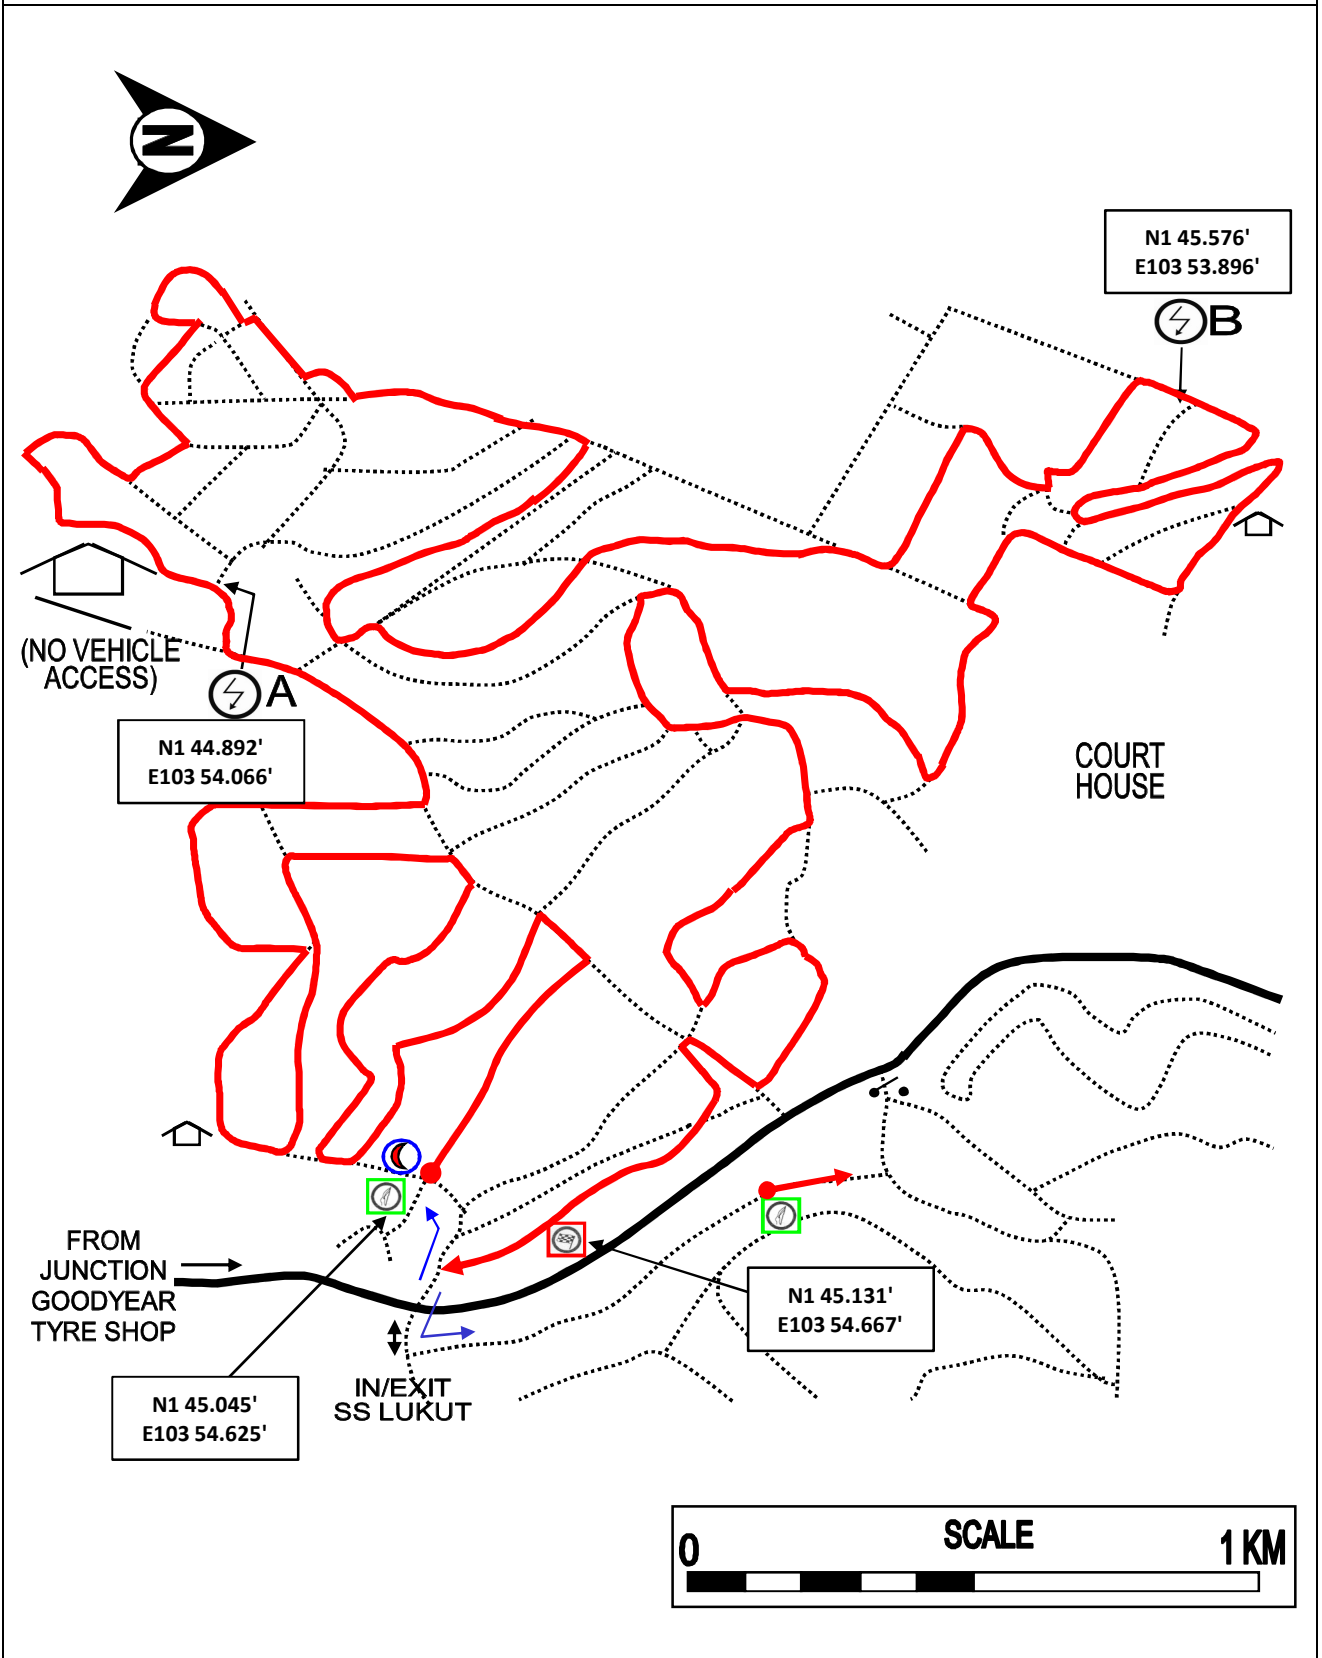

SS 1 / 4 : TAI TAK - NURSERY HQ (31.67 Kms)

First Cars SS 1 - 09:38 hrs / First Cars SS 4 - 14:30 hrs

SS 2 / 5 : TAI TAK - PIPELINE (25.95 Kms)

First Cars SS 2 - 10:34 hrs / First Cars SS 5 - 15:26 hrs

SS 3 / 6 : TAI TAK - FISH POND (21.46 Kms)

First Cars SS 3 - 11:12 hrs / First Cars SS 6 - 16:04 hrs

SS 7 / 10 : TAI TAK - COURT HOUSE (11.98 Kms)

First Cars SS 7 - 08:05 hrs / First Cars SS 10 - 12:30 hrs

SS 8 / 11 : TAI TAK - LUKUT (12.21 Kms)

First Cars SS 8 - 08:28 hrs / First Cars SS 11 - 12:53 hrs

SS 9 / 12 : TAI TAK - MAWAI (13.93 Kms)

First Cars SS 9 - 08:57 hrs / First Cars SS 12 - 13:22 hrs